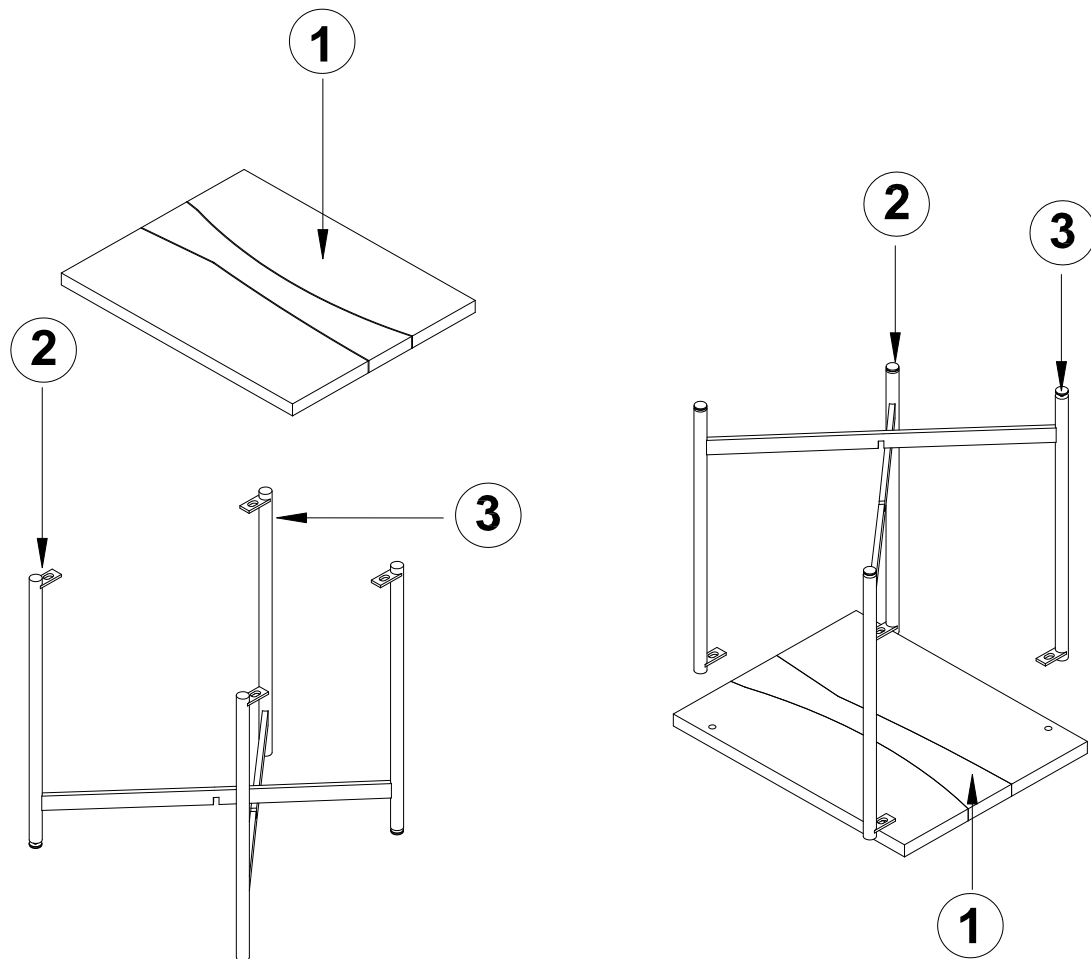

ASSEMBLY INSTRUCTIONS

SIDE TABLE

REPLACEMENT PARTS

Please do not contact the company purchased from as we can help you faster.

Order replacement parts and hardware at "boltonfurniture.com"

- . Use of power tool to assemble this product will invalidate any claim and damage this product making it unsafe!!!
- . Please assemble on a clean soft surface to avoid damage.

20 minutes

Tool Required

www.boltonfurniture.com

Part List- Side Table

Identifying the hardware-Identify the hardware using the illustrations below.

www.boltonfurniture.com

01

A  02
M6X20mm

B  02

C  01

02

A  02
M6X20mm

B  02

C  01