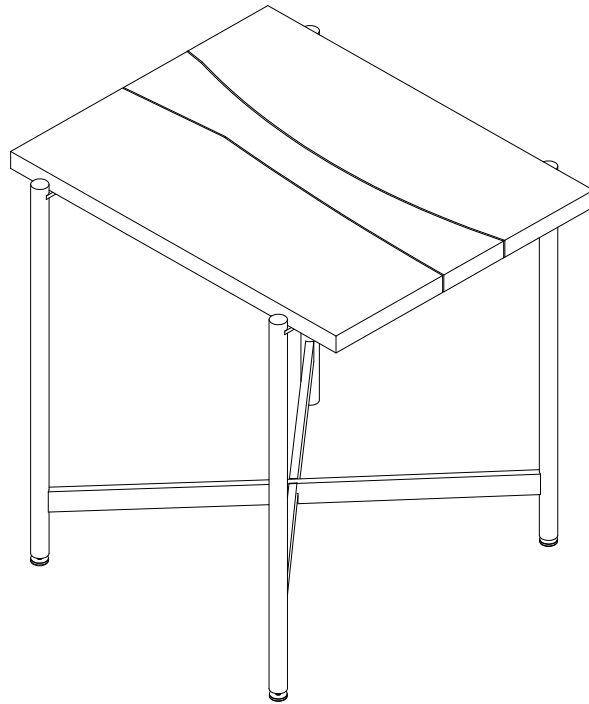

ASSEMBLY INSTRUCTIONS

SIDE TABLE

REPLACEMENT PARTS

Please do not contact the company purchased from as we can help you faster.

Order replacement parts and hardware at "boltonfurniture.com"

- . Use of power tool to assemble this product will invalidate any claim and damage this product making it unsafe!!!
- . Please assemble on a clean soft surface to avoid damage.

20 minutes

Tool Required

www.boltonfurniture.com

Part List- Side Table

Identifying the hardware-Identify the hardware using the illustrations below.

www.boltonfurniture.com

01

A  02
M6X20mm